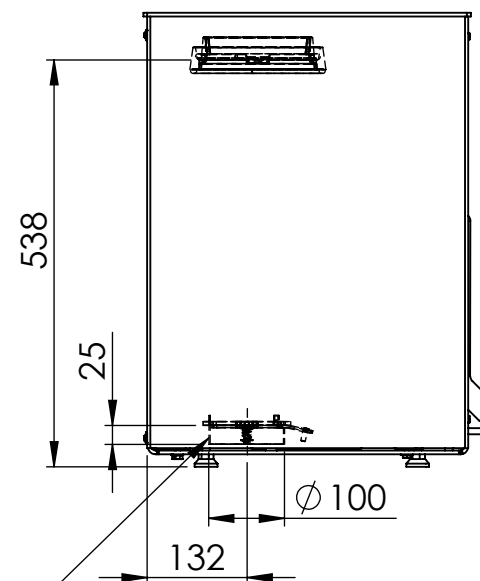

Serie	Scan-Line 95
Description	Scan-Line 95R

External fresh air
from below
0032-0015 (Not included)

External fresh air
from behind
1511-0028 (Not included)