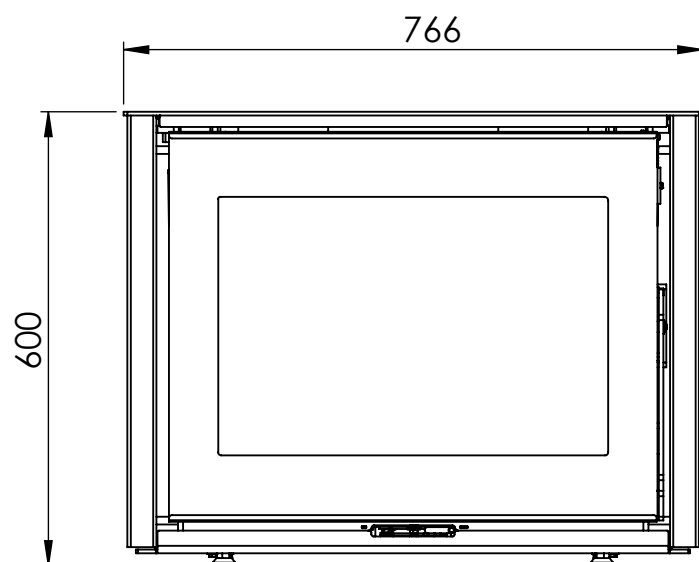

Serie	Scan-Line 95
Description	Scan-Line 95R

External fresh air
from below
0032-0015 (Not included)

External fresh air
from behind
1511-0028 (Not included)