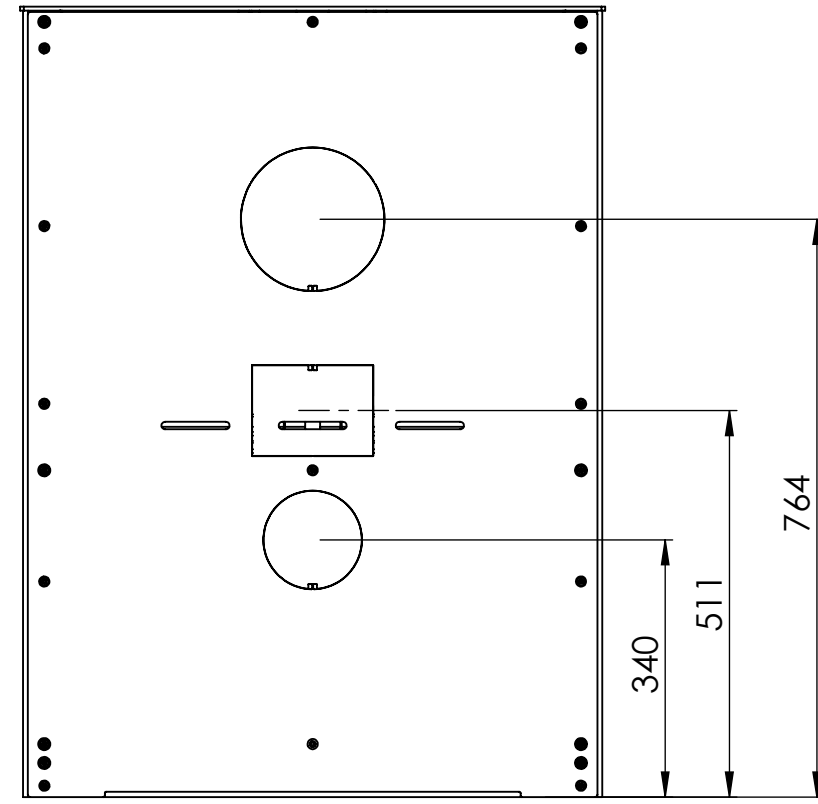

Serie	Scan-Line 95
Description	Scan-Line 95H

External fresh air from behind  
1511-0028 (Not included)