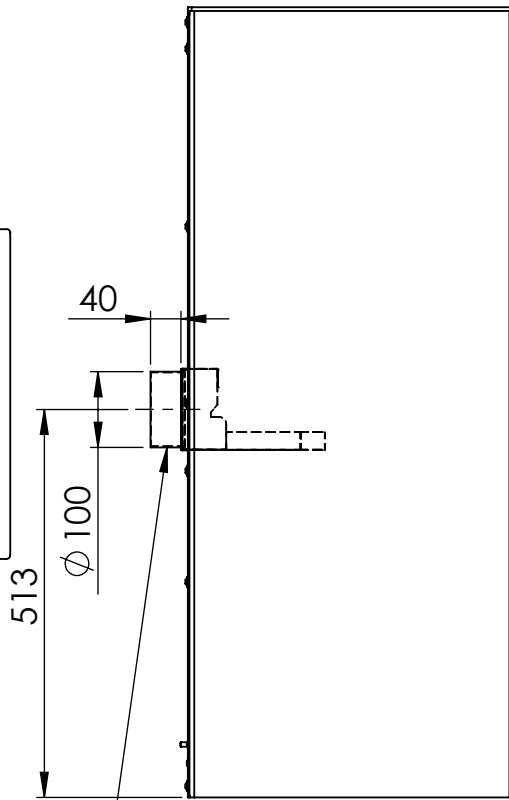

Serie	Scan-Line 95
Description	Scan-Line 95H

External fresh air from behind  
1511-0028 (Not included)