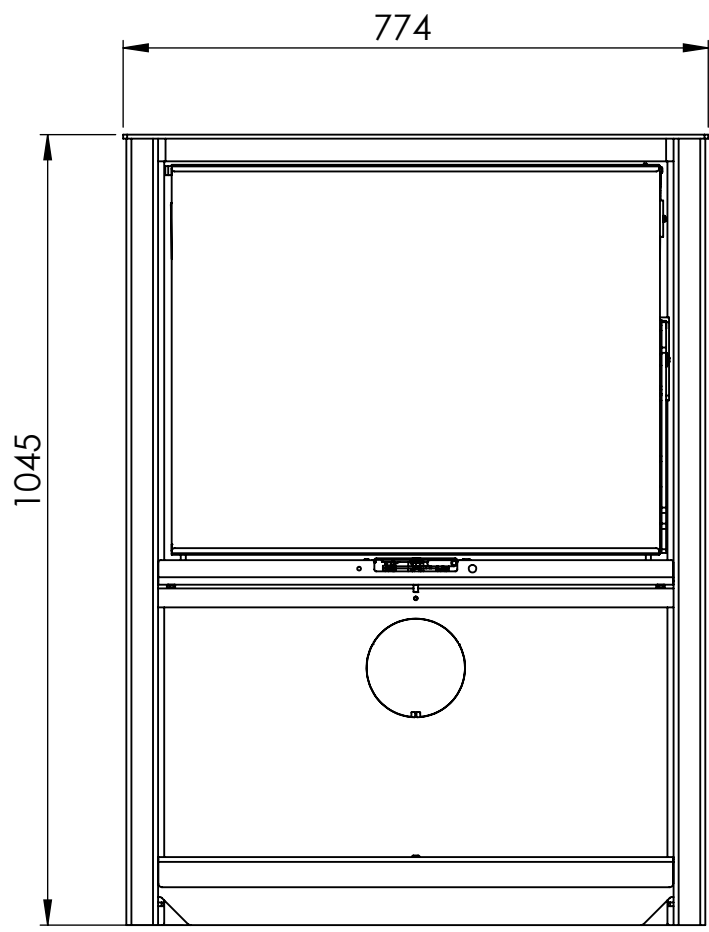

Serie	Scan-Line 95
Description	Scan-Line 95H

External fresh air from behind  
1511-0028 (Not included)