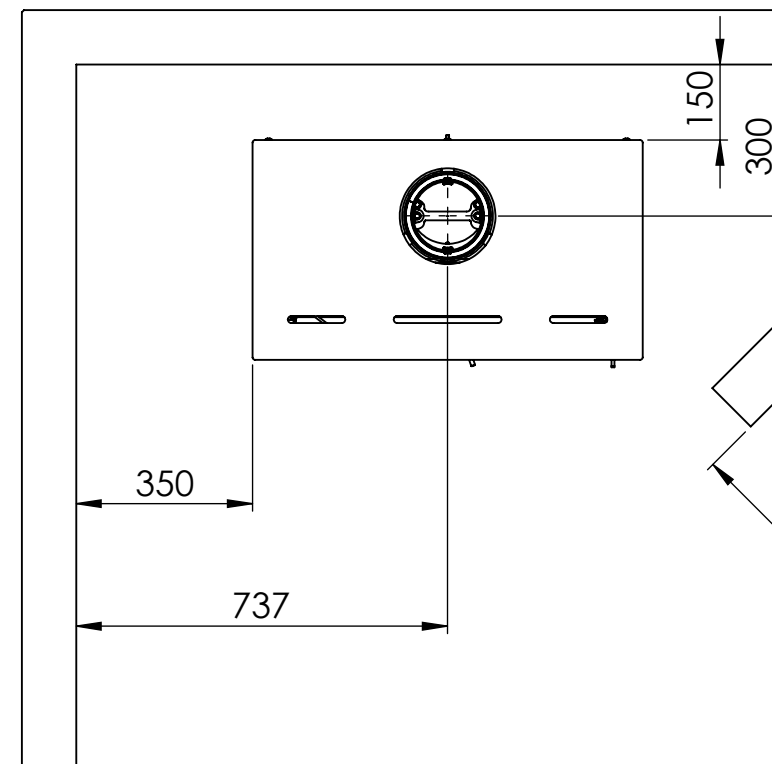

Serie	Scan-Line 95
Description	Scan-Line 95H

External fresh air from behind  
1511-0028 (Not included)