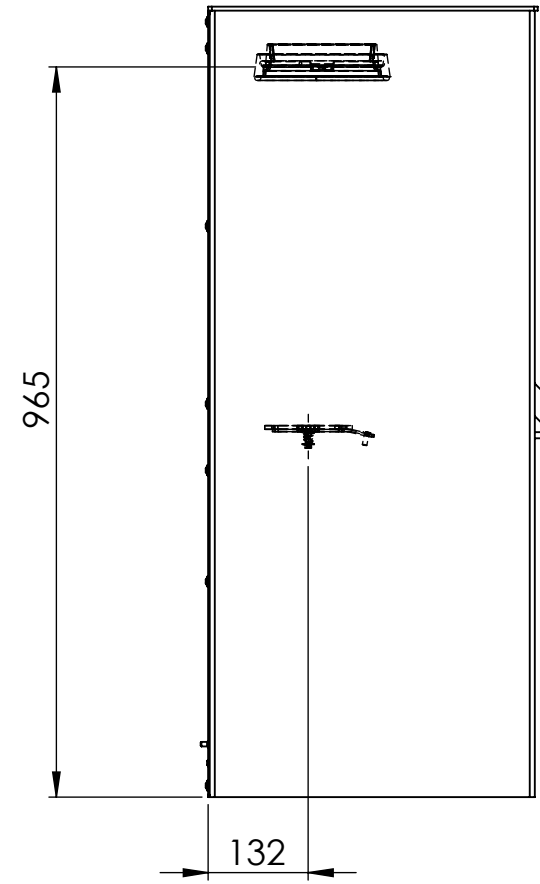

Serie	Scan-Line 95
Description	Scan-Line 95H

External fresh air from behind  
1511-0028 (Not included)