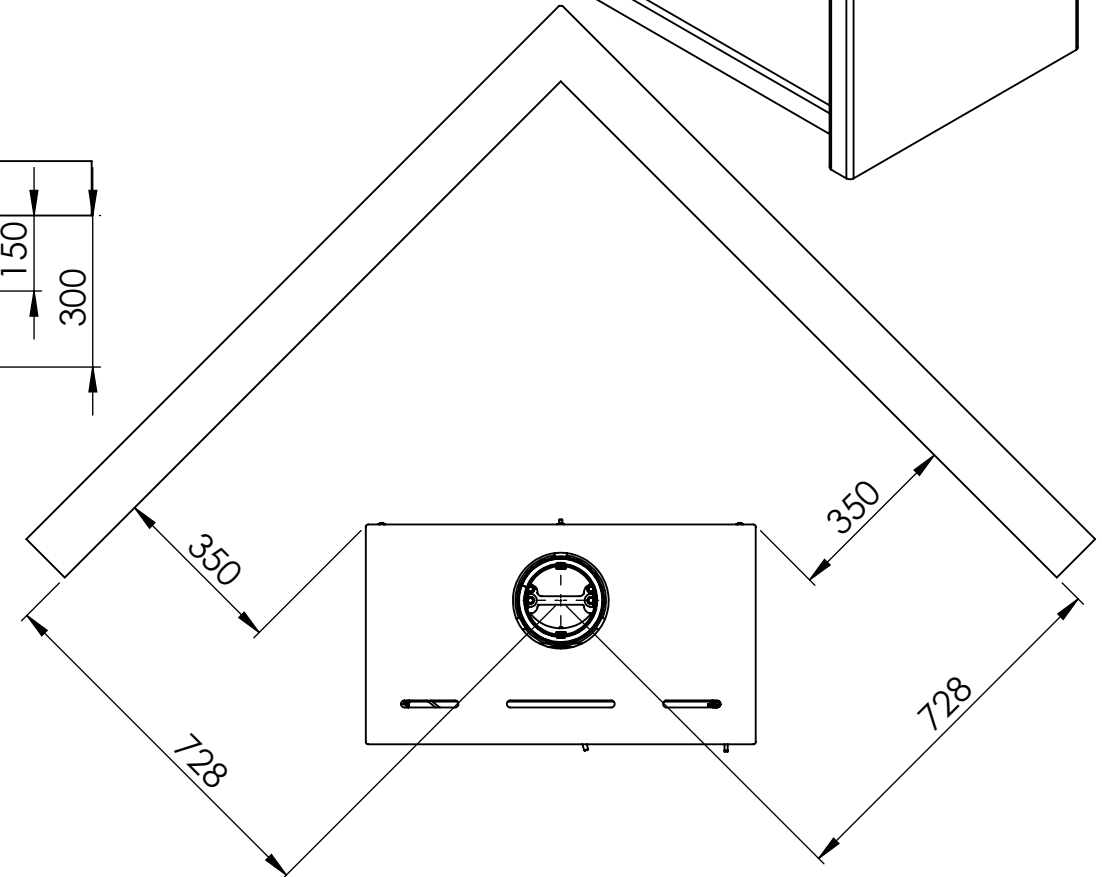

Serie	Scan-Line 95
Description	Scan-Line 95H

External fresh air from behind  
1511-0028 (Not included)