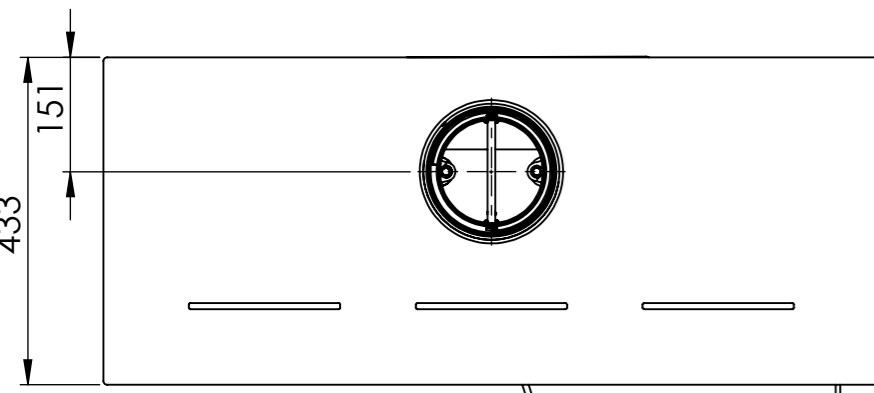

Serie	Scan-Line 100
Description	Scan-Line 100R turnable pedestal

External fresh air
from below
0032-0015
(Not included)