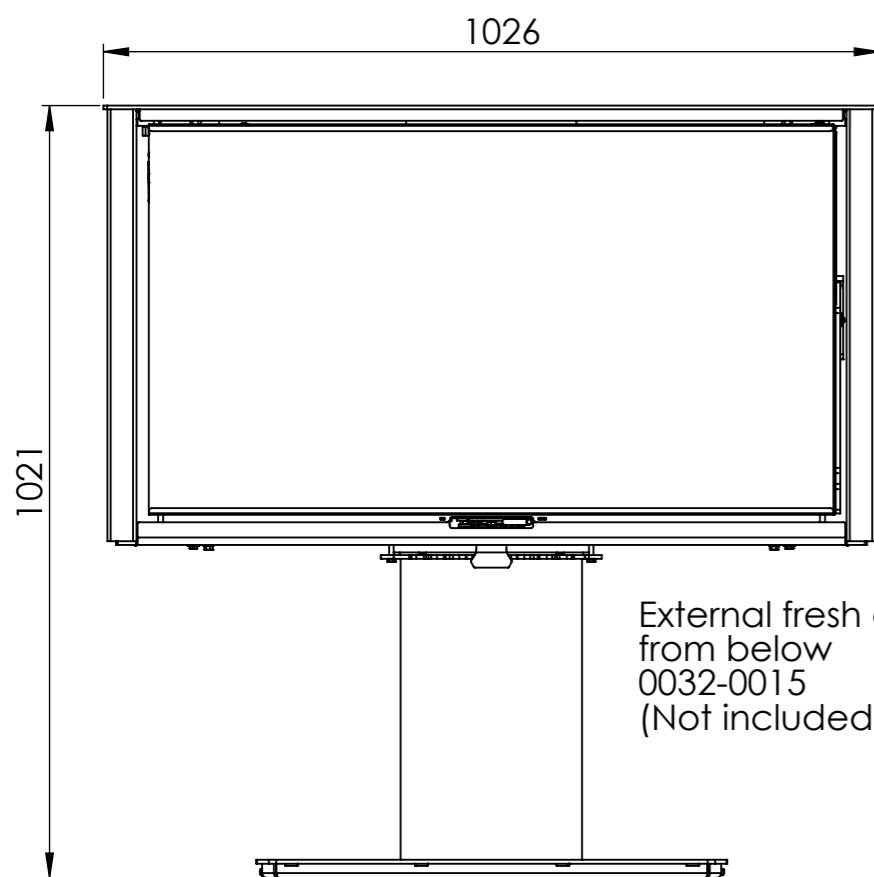

Serie	Scan-Line 100
Description	Scan-Line 100R turnable pedestal

External fresh air
from below
0032-0015
(Not included)