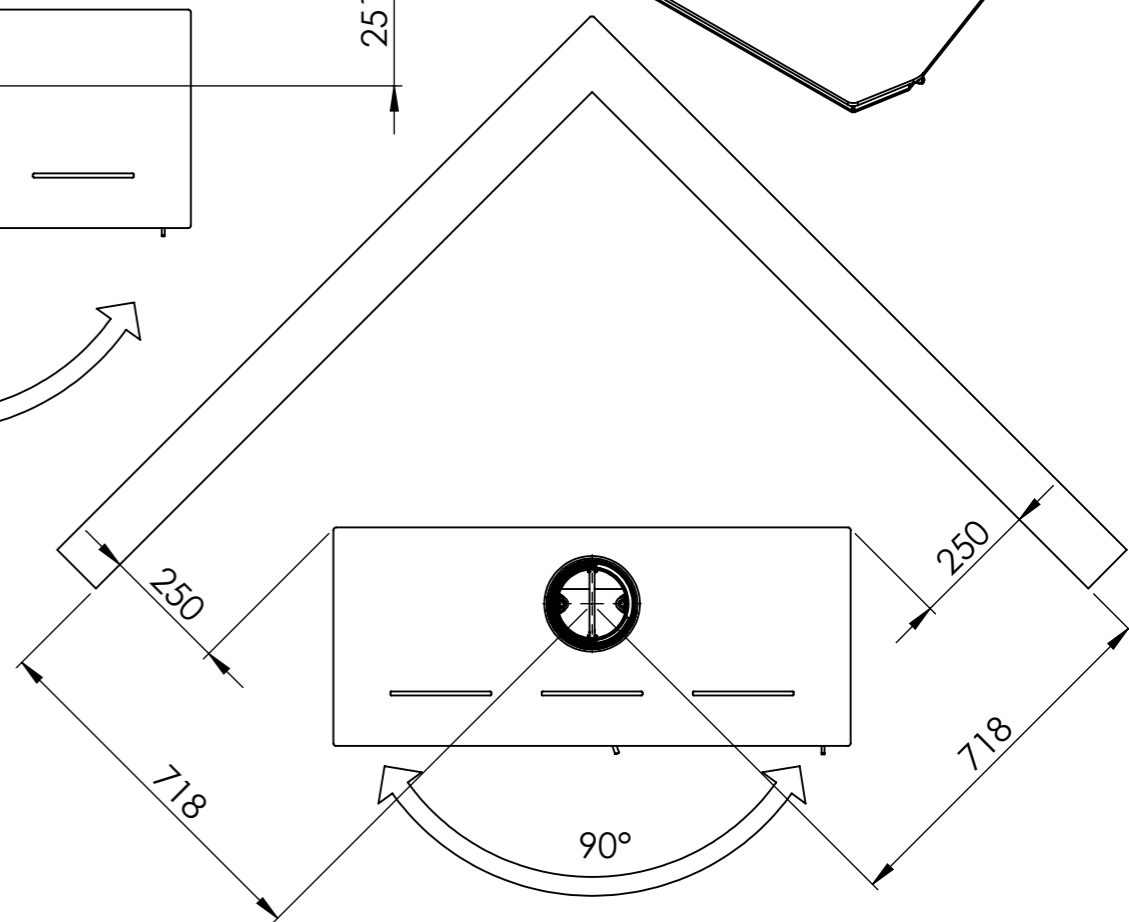

Serie	Scan-Line 100
Description	Scan-Line 100R turnable pedestal

External fresh air
from below
0032-0015
(Not included)