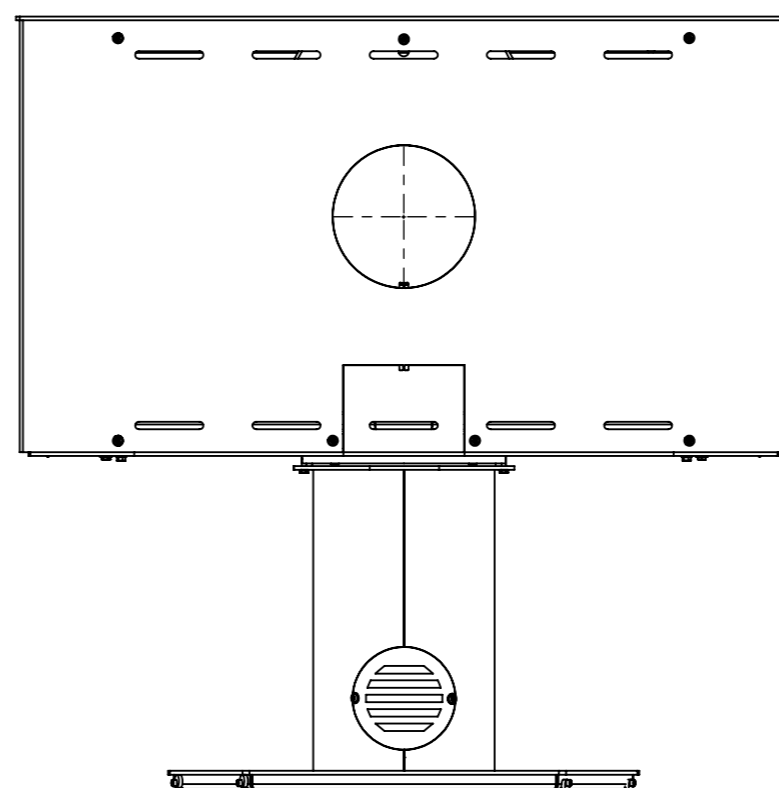

Serie	Scan-Line 100
Description	Scan-Line 100R turnable pedestal

External fresh air
from below
0032-0015
(Not included)