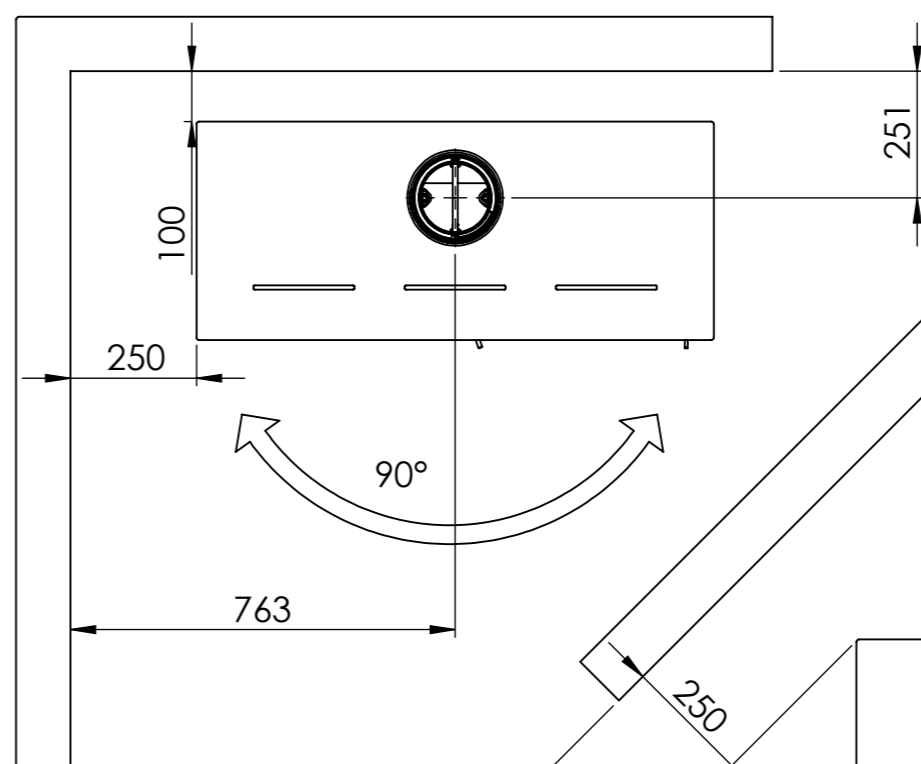

Serie	Scan-Line 100
Description	Scan-Line 100R turnable pedestal

External fresh air
from below
0032-0015
(Not included)