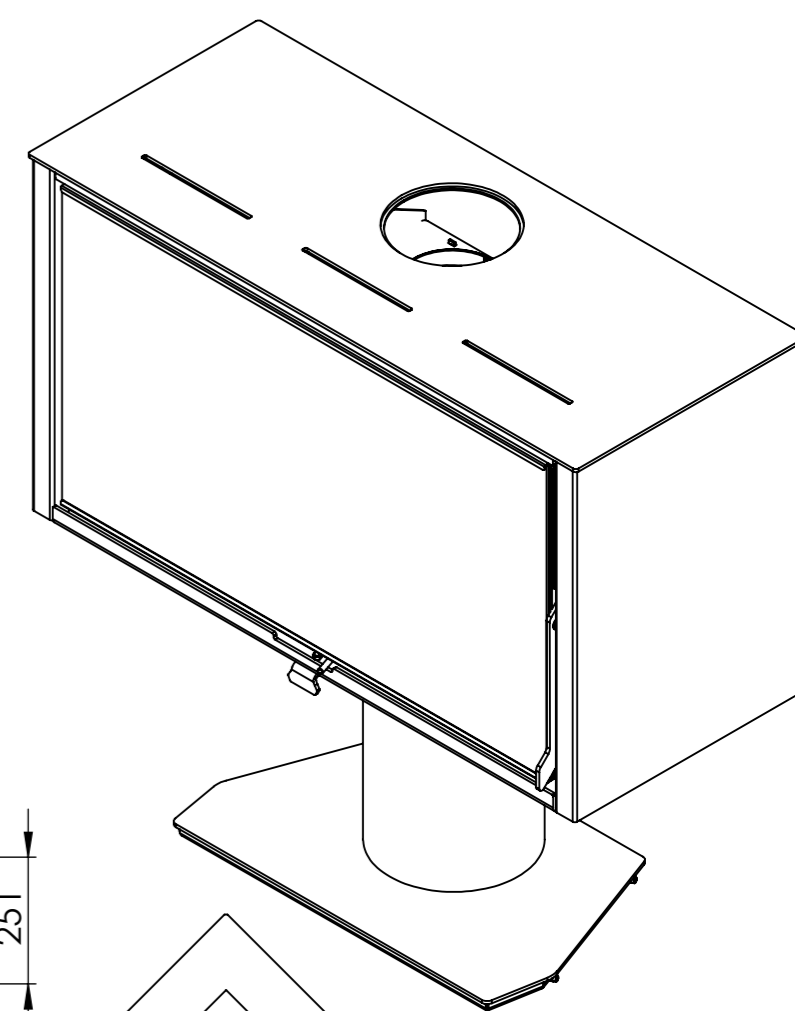

Serie	Scan-Line 100
Description	Scan-Line 100R turnable pedestal

External fresh air
from below
0032-0015
(Not included)