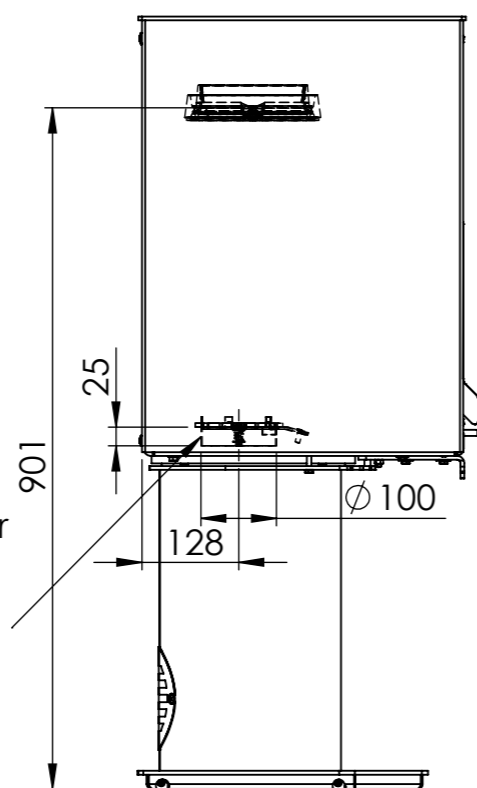

Serie	Scan-Line 100
Description	Scan-Line 100R turnable pedestal

External fresh air
from below
0032-0015
(Not included)