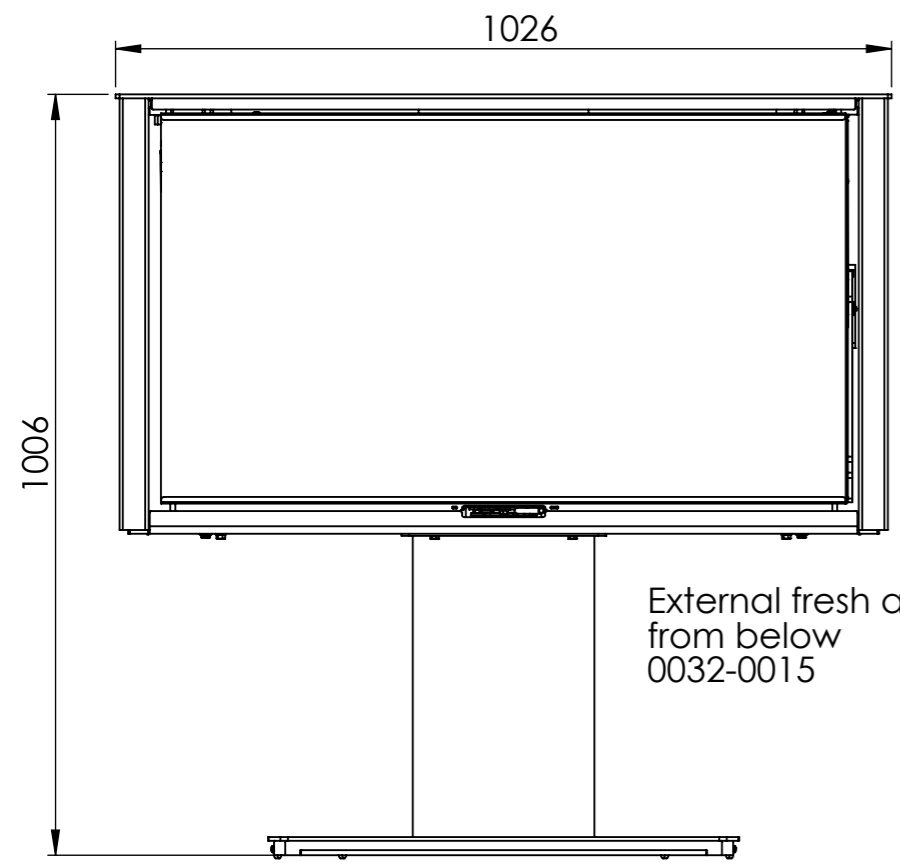

Serie	Scan-Line 100
Description	Scan-Line 100R pedestal

External fresh air  
from below  
0032-0015

External fresh air  
from behind  
1511-0028 (Not included)