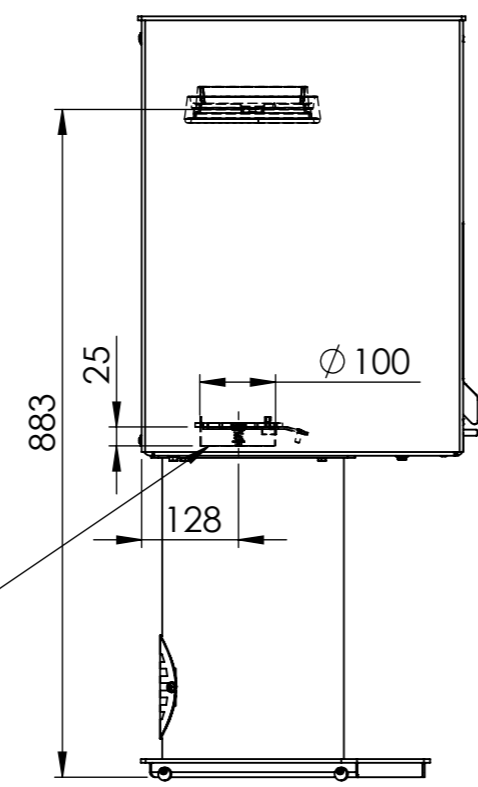

Serie	Scan-Line 100
Description	Scan-Line 100R pedestal

External fresh air  
from below  
0032-0015

External fresh air  
from behind  
1511-0028 (Not included)