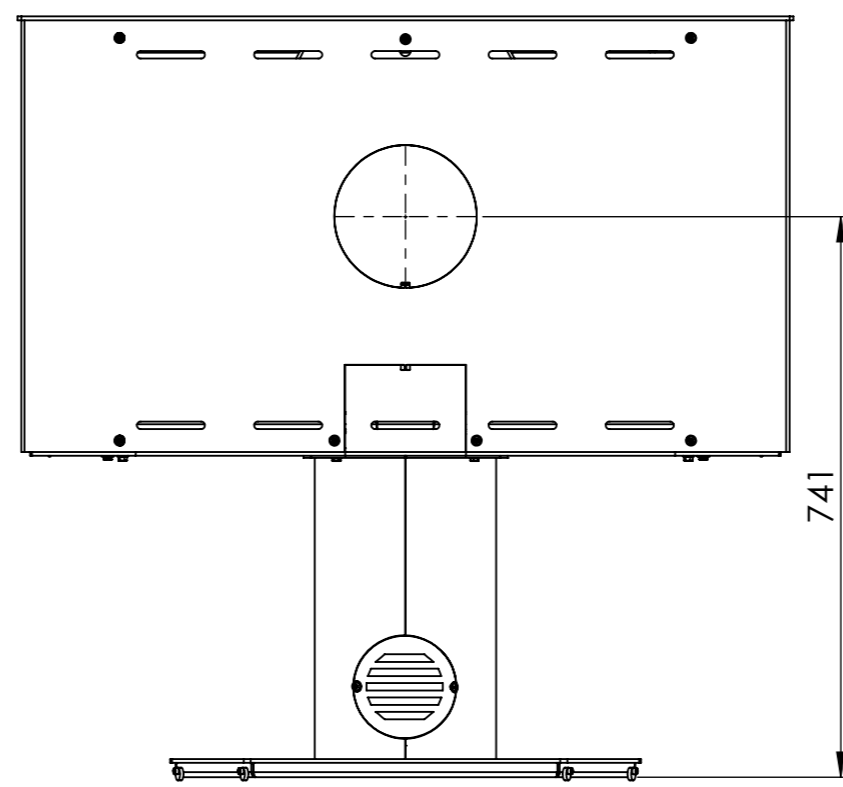

Serie	Scan-Line 100
Description	Scan-Line 100R pedestal

External fresh air  
from below  
0032-0015

External fresh air  
from behind  
1511-0028 (Not included)