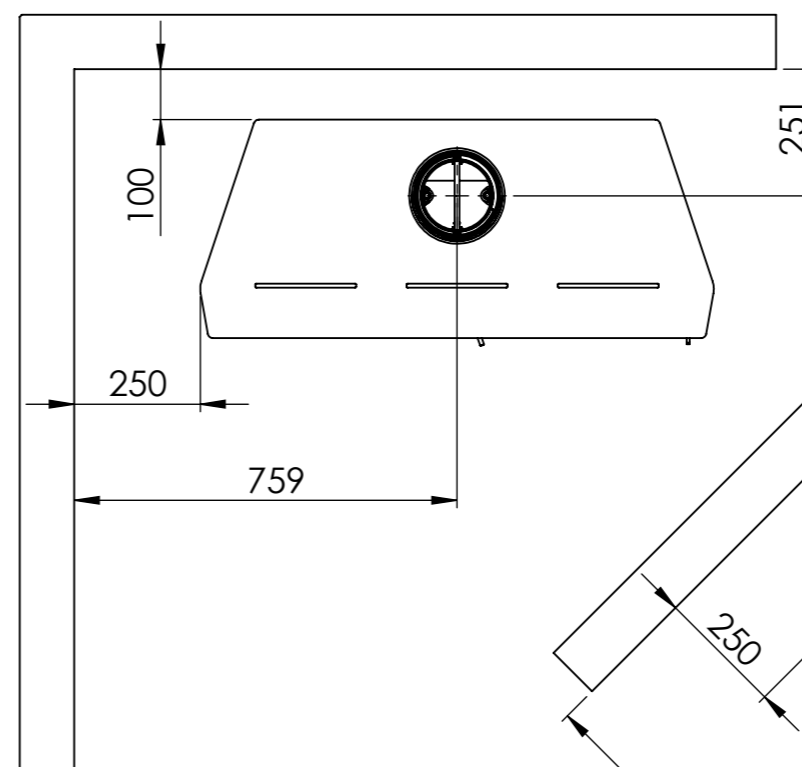

Serie	Scan-Line 100
Description	Scan-Line 100 Steel

External fresh air from below
0032-0015 (Not included)

External fresh air from behind
1511-0028 (Not included)