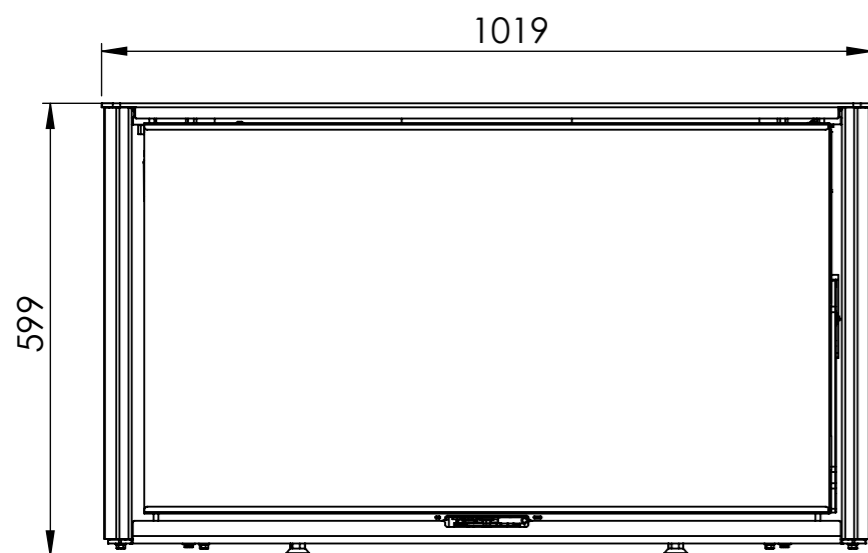

Serie	Scan-Line 100
Description	Scan-Line 100 Steel

External fresh air from below
0032-0015 (Not included)

External fresh air from behind
1511-0028 (Not included)