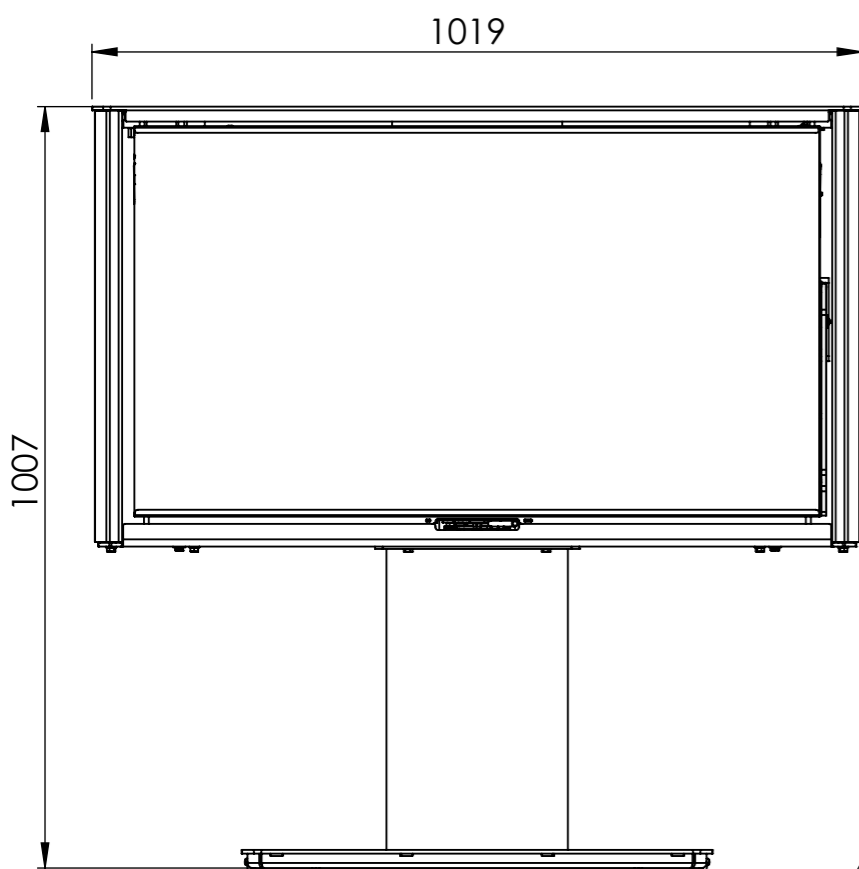

Serie	Scan-Line 100
Description	Scan-Line 100 pedestal

External fresh air from below
1515-0013 (Not included)

External fresh air from behind
1511-0028 (not included)