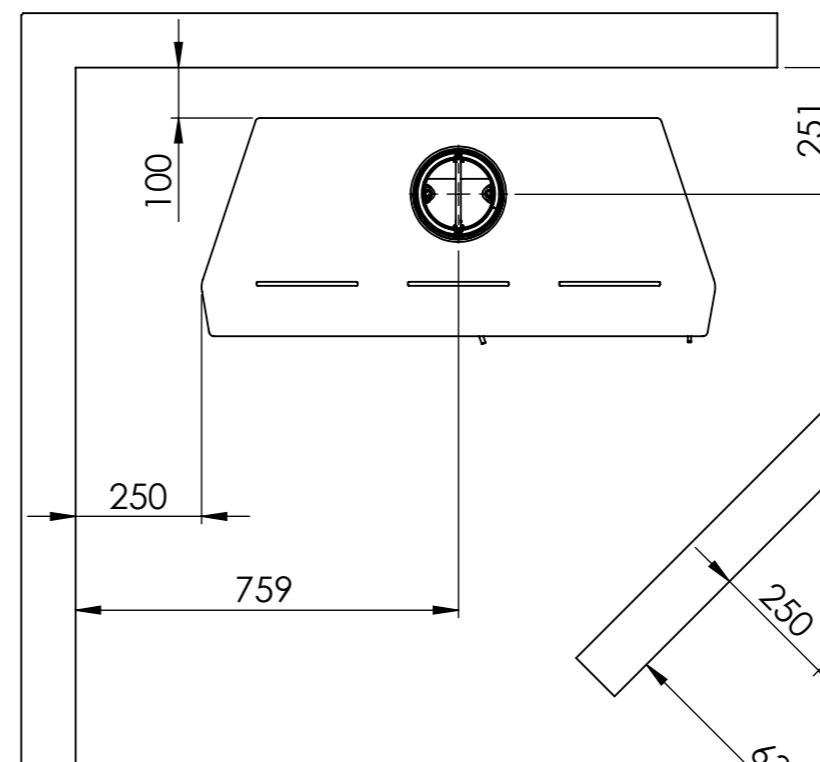

Serie	Scan-Line 100
Description	Scan-Line 100 pedestal

External fresh air from below
1515-0013 (Not included)

External fresh air from behind
1511-0028 (not included)