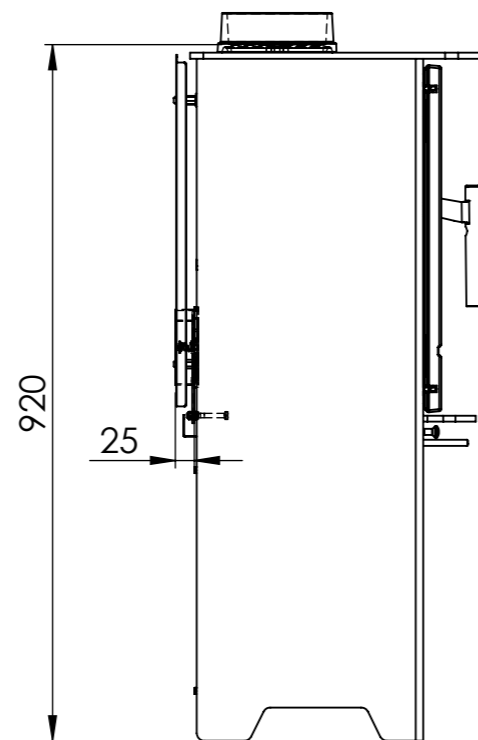

Serie	Inspire
Description	Inspire 55H

\* 150 mm with insulation/ shielding of the flue gas connector