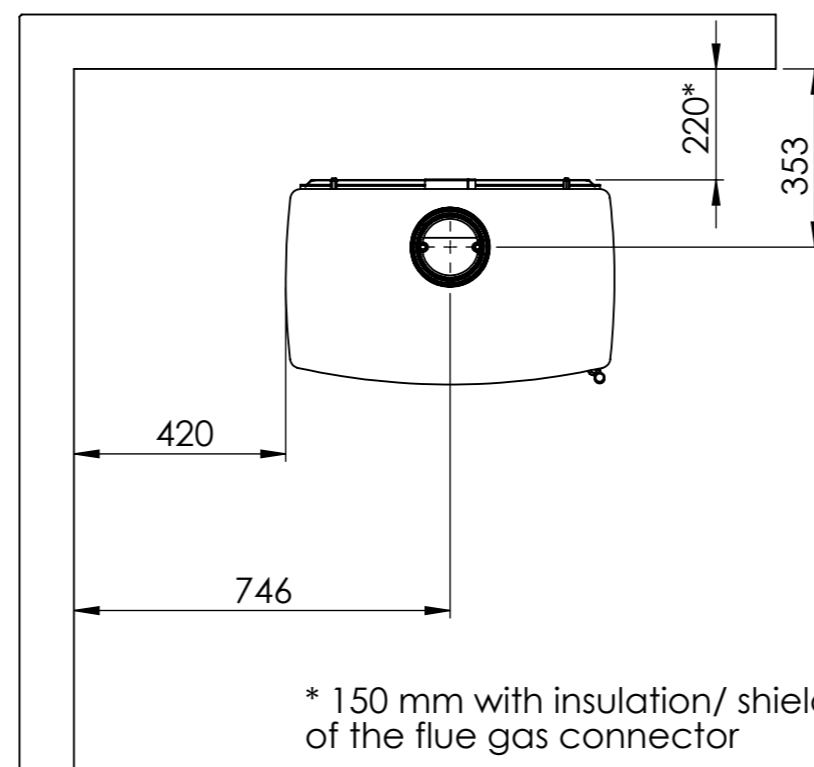

Serie	Inspire
Description	Inspire 55H

\* 150 mm with insulation/ shielding of the flue gas connector