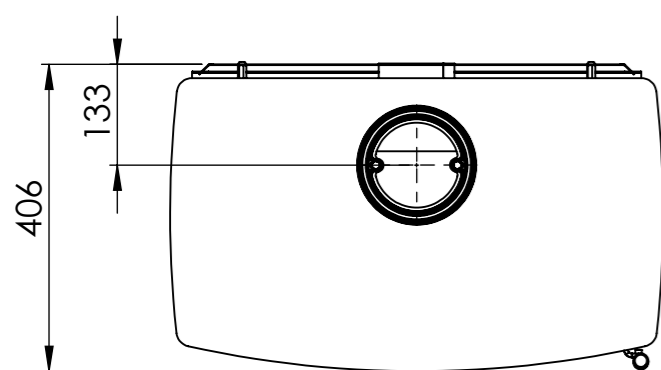

Serie	Inspire
Description	Inspire 55H

\* 150 mm with insulation/ shielding of the flue gas connector