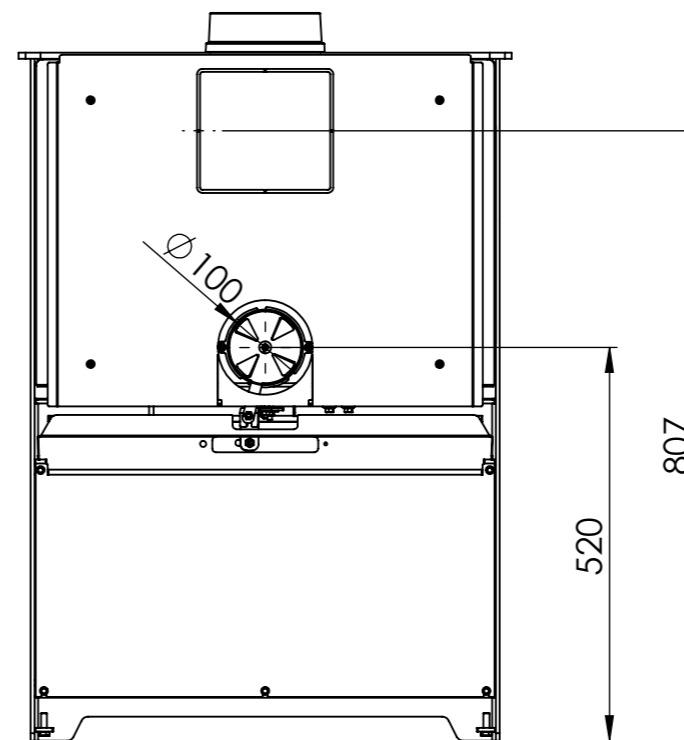

Serie	Inspire
Description	Inspire 55H

\* 150 mm with insulation/ shielding of the flue gas connector