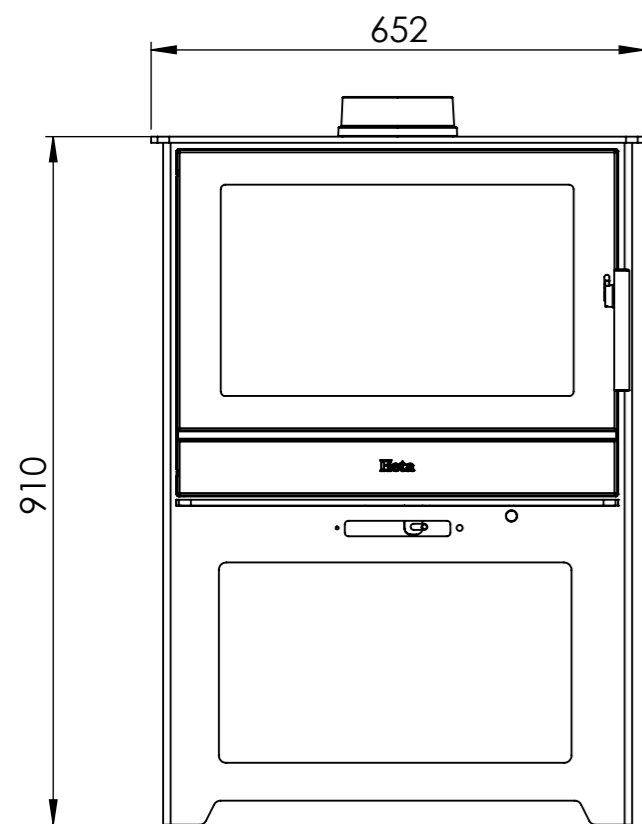

Serie	Inspire
Description	Inspire 55H

\* 150 mm with insulation/ shielding of the flue gas connector